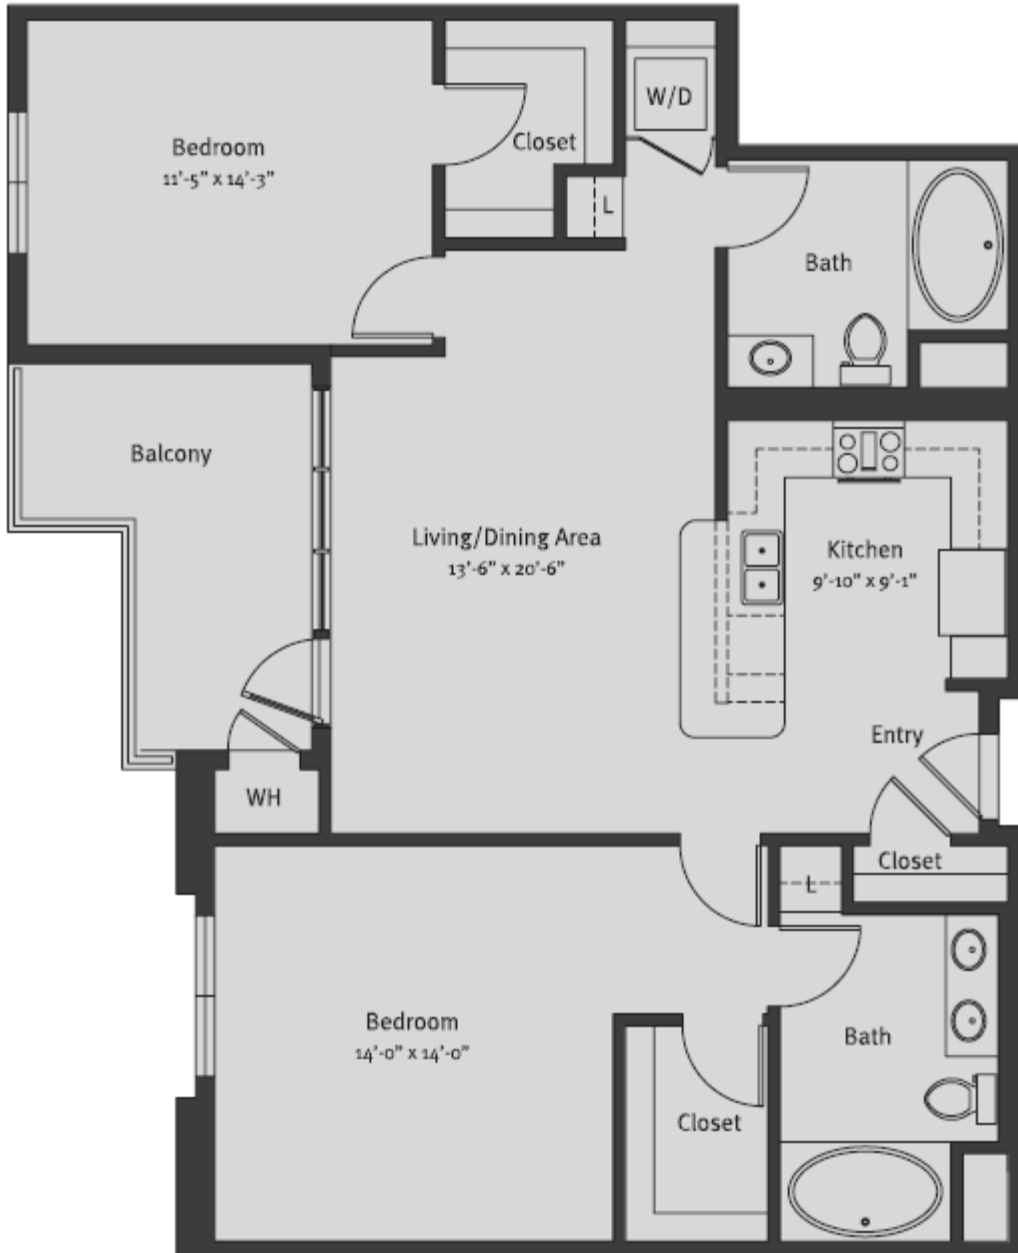

Luxury Apartment Homes and Garden.
LEASING CENTER
16130 Ventura Boulevard, Suite 130
Encino, California 91436
(818) 905-3950 T
(818) 905-3951 F

VERONA

Square Feet: 1,254 SF

Bedrooms: 1

Bathrooms: 1