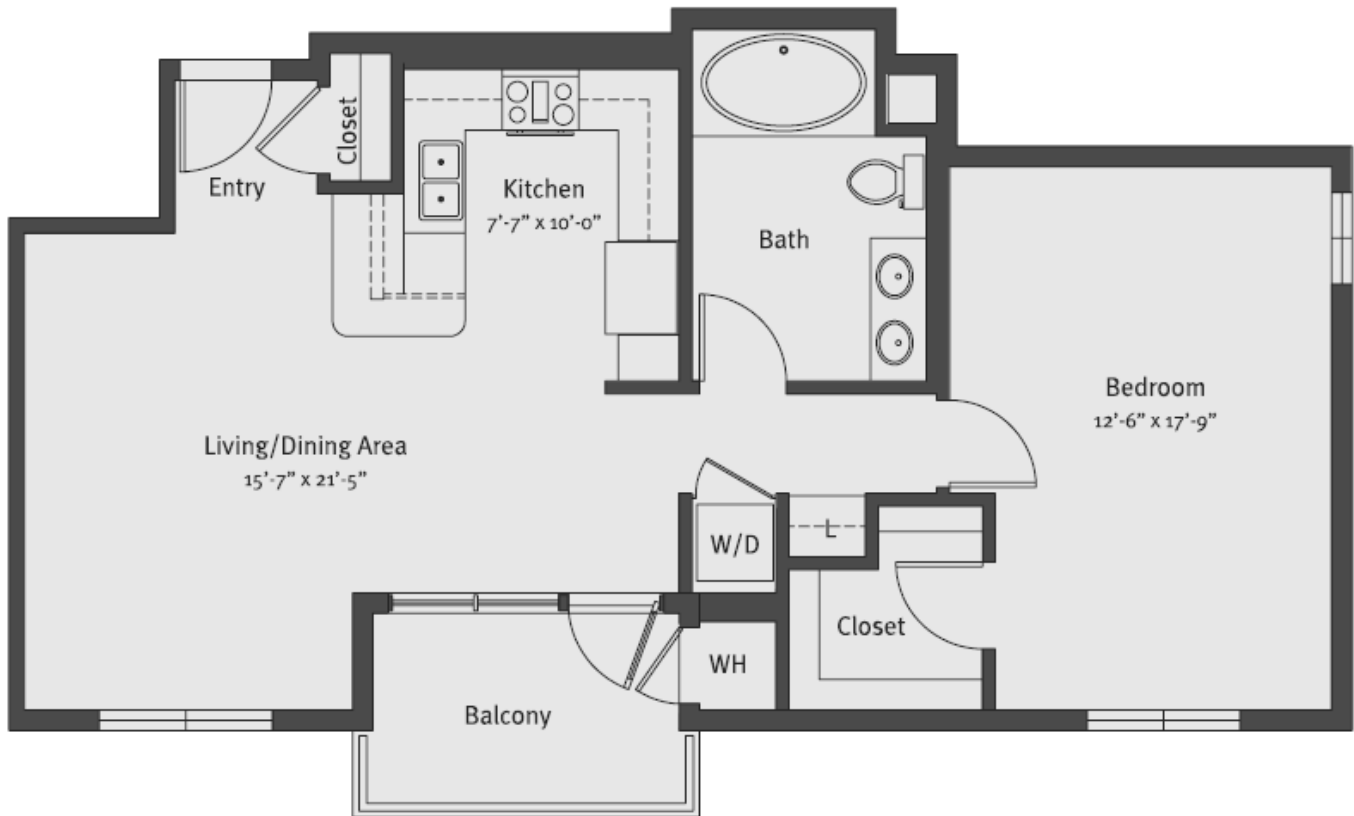

## SICILY

**Square Feet: 877 SF**  
**Bedrooms: 1**  
**Bathrooms: 1**