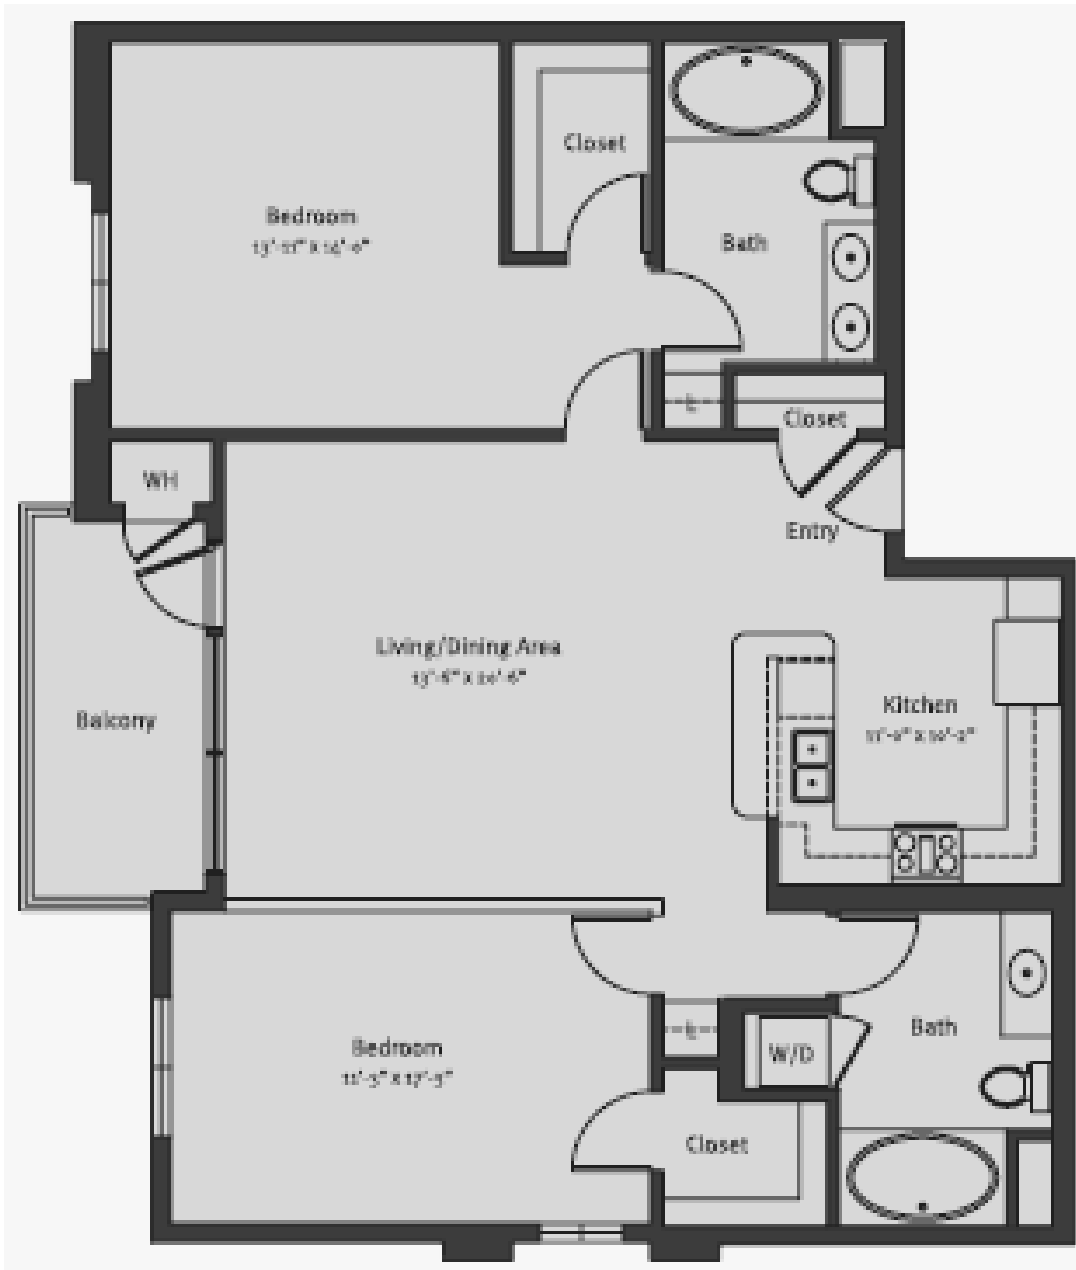

Luxury Apartment Homes and Garden.
LEASING CENTER
16130 Ventura Boulevard, Suite 130
Encino, California 91436
(818) 905-3950 T
(818) 905-3951 F

PORTOFINO

Square Feet: 1,294 SF

Bedrooms: 1

Bathrooms: 1