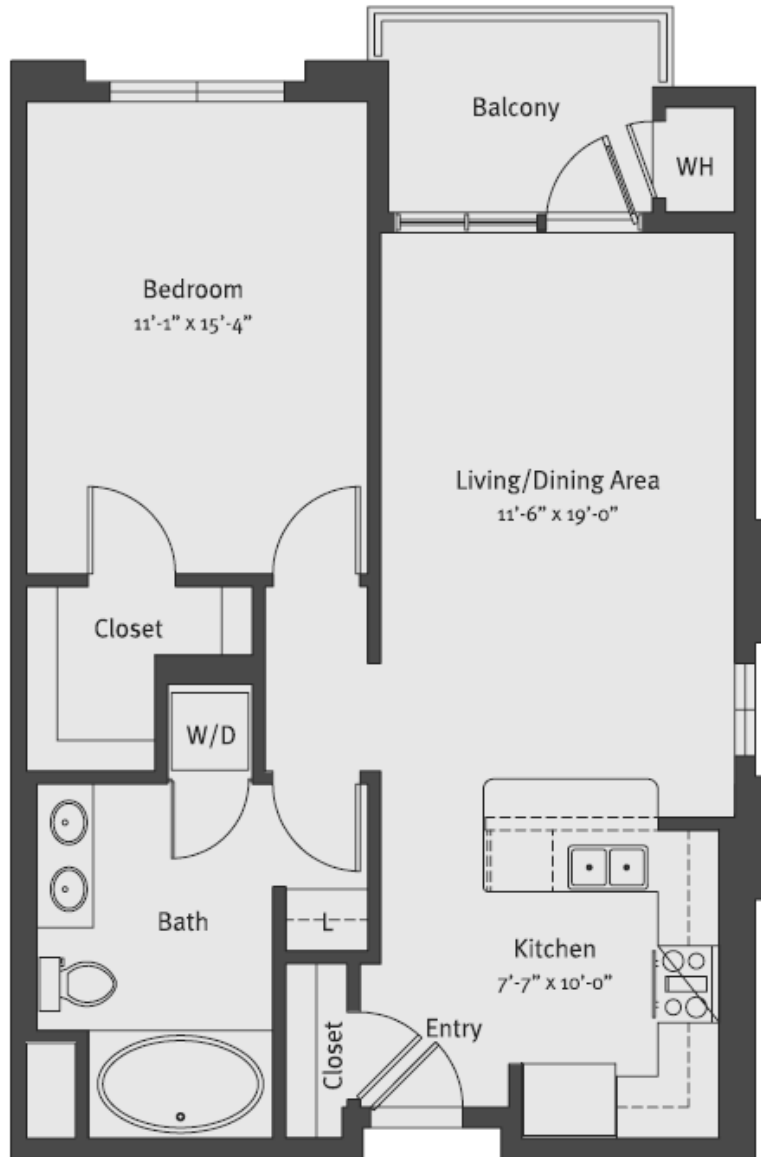

Luxury Apartment Homes and Garden.
LEASING CENTER
16130 Ventura Boulevard, Suite 130
Encino, California 91436
(818) 905-3950 T
(818) 905-3951 F

CAPRI

Square Feet: 798 SF
Bedrooms: 1
Bathrooms: 1