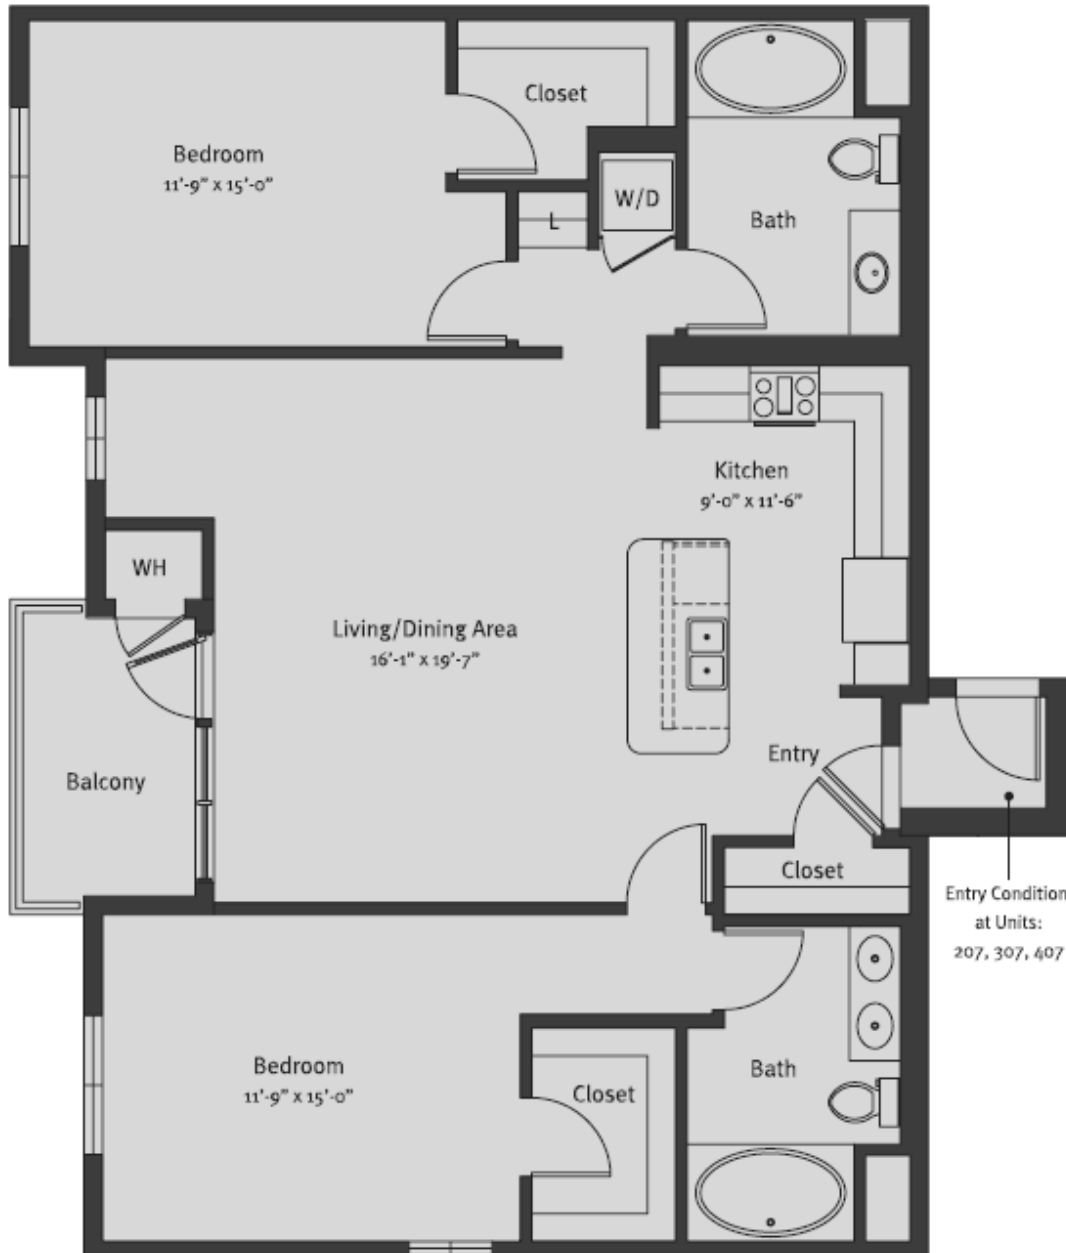

Luxury Apartment Homes and Garden.
LEASING CENTER
16130 Ventura Boulevard, Suite 130
Encino, California 91436
(818) 905-3950 T
(818) 905-3951 F

AMALFI

Square Feet: 1,351 SF
Bedrooms: 1
Bathrooms: 1